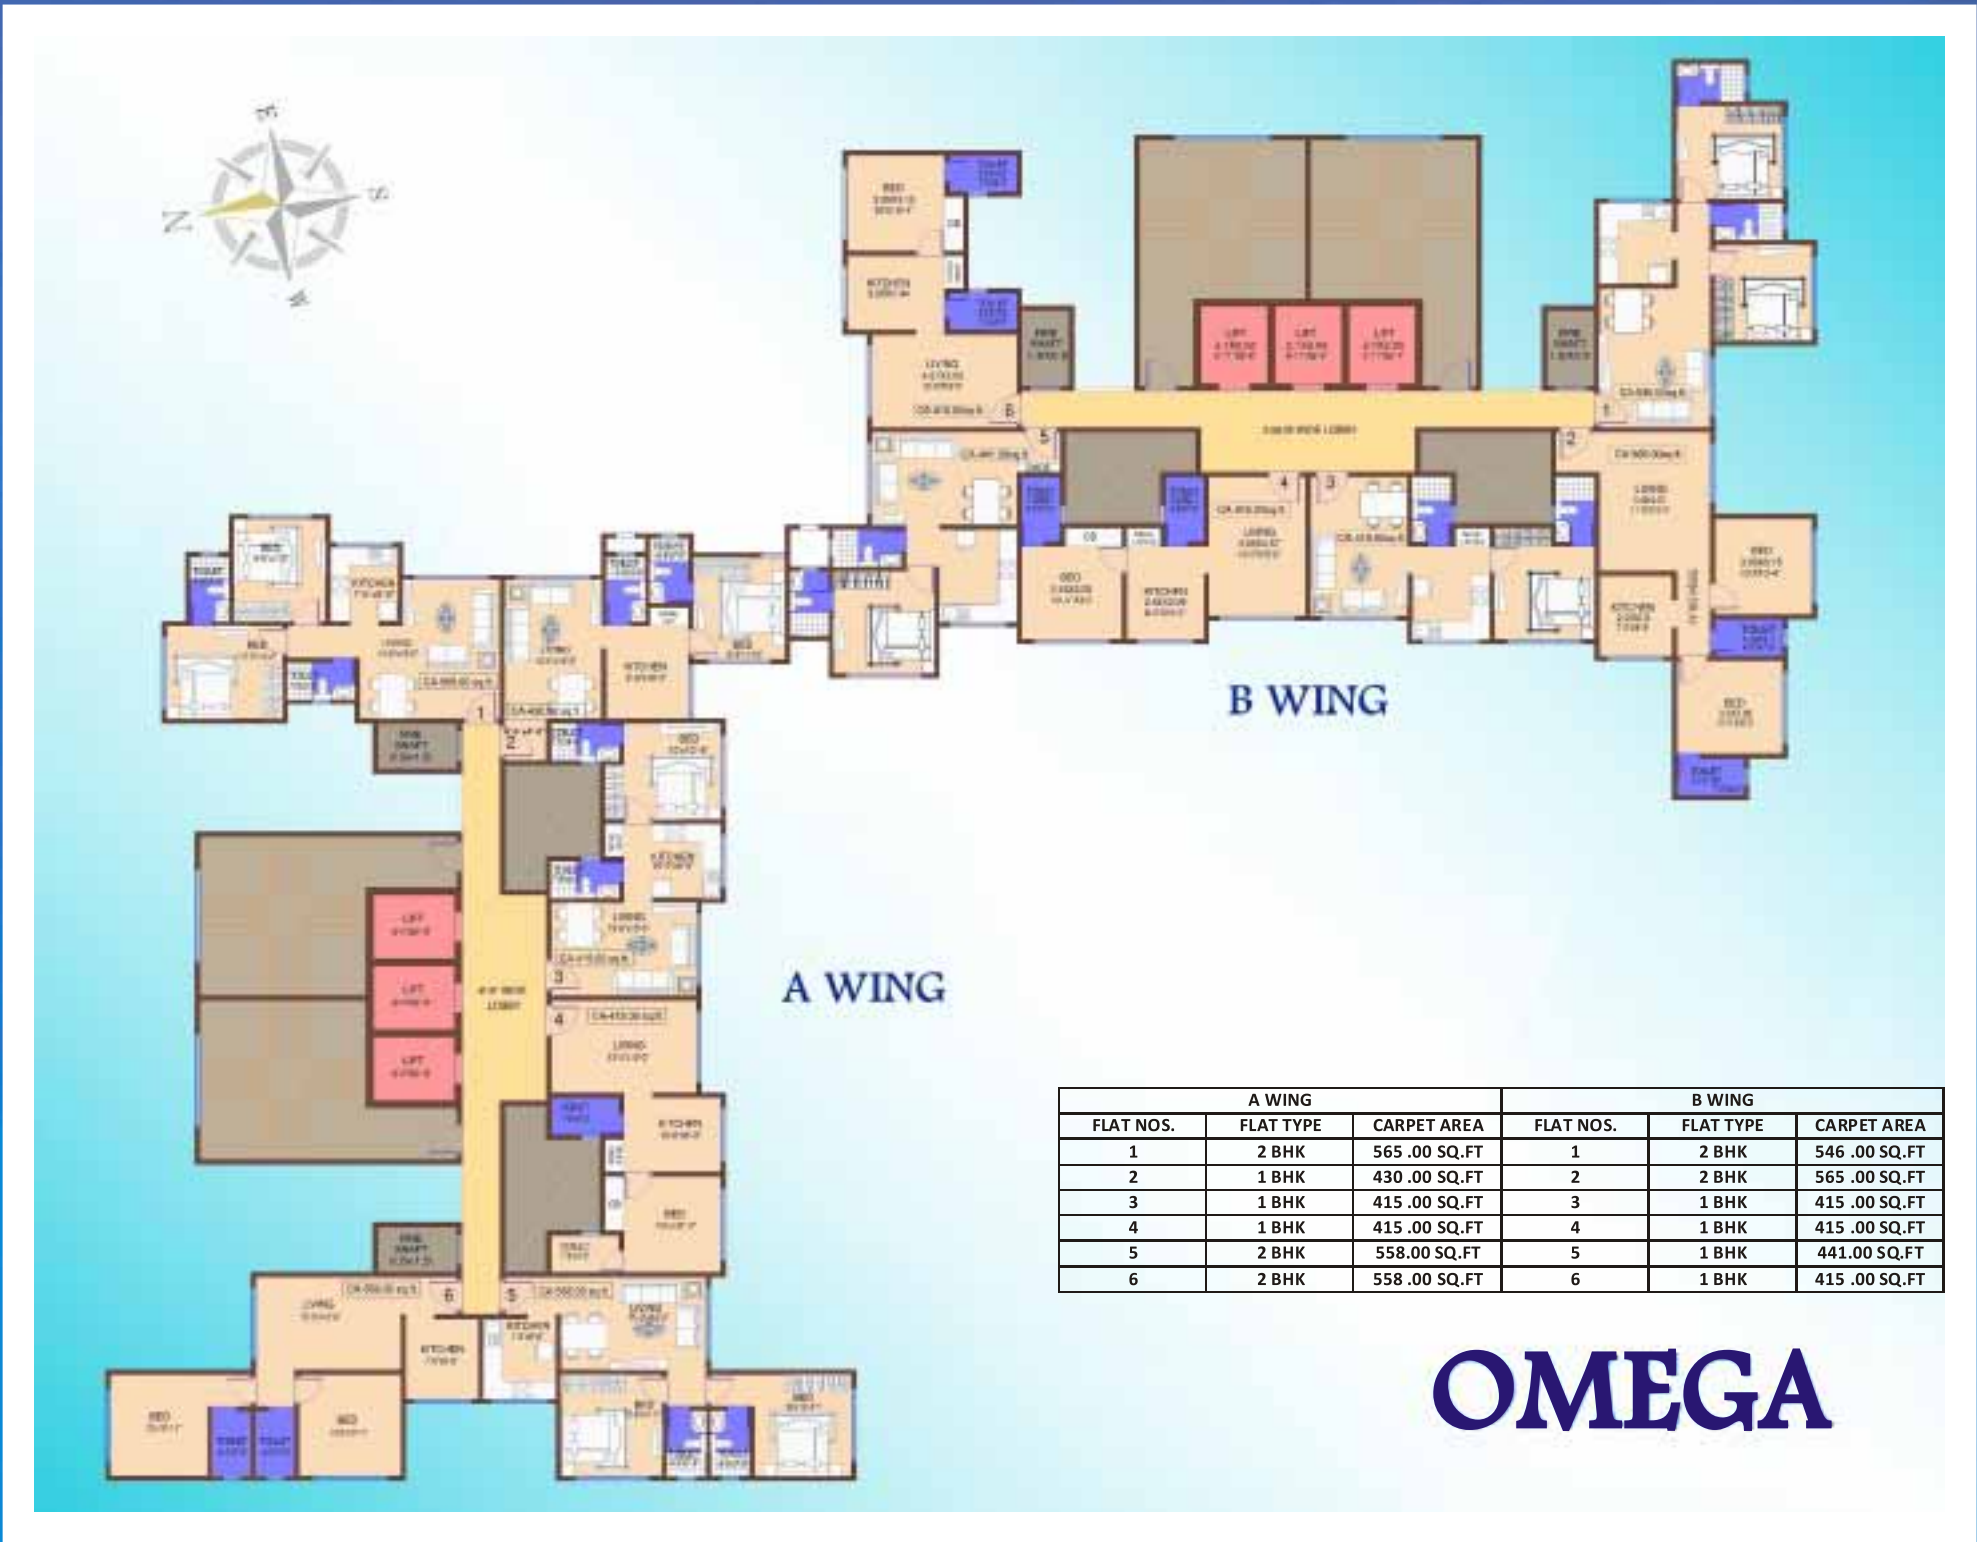

Nirmal Galaxy, Opp Rally Wolf, Near Johnson & Johnson, L.B.S. Marg, Milund (W), Mumbai - 400 080.
Call 022-3320 9999 www.nirmallifestyle.com

OMEGA
L.B.S. Marg, Mulund (W)

Disclaimer : The plans, specifications, images and other details are only indicative and the developer/owner reserves the right to change any or all of these in the interest of the development. This printed material does not constitute an offer and/or contract of any type between the developer/owner and the recipient. Any purchaser/lessee of this development shall be governed by the terms and conditions of the agreement for sale/lease entered into between the parties and no details mentioned in this printed material shall in any way govern such transaction. Tolerance of +/-2% is possible in the unit areas on account of design and construction variances.